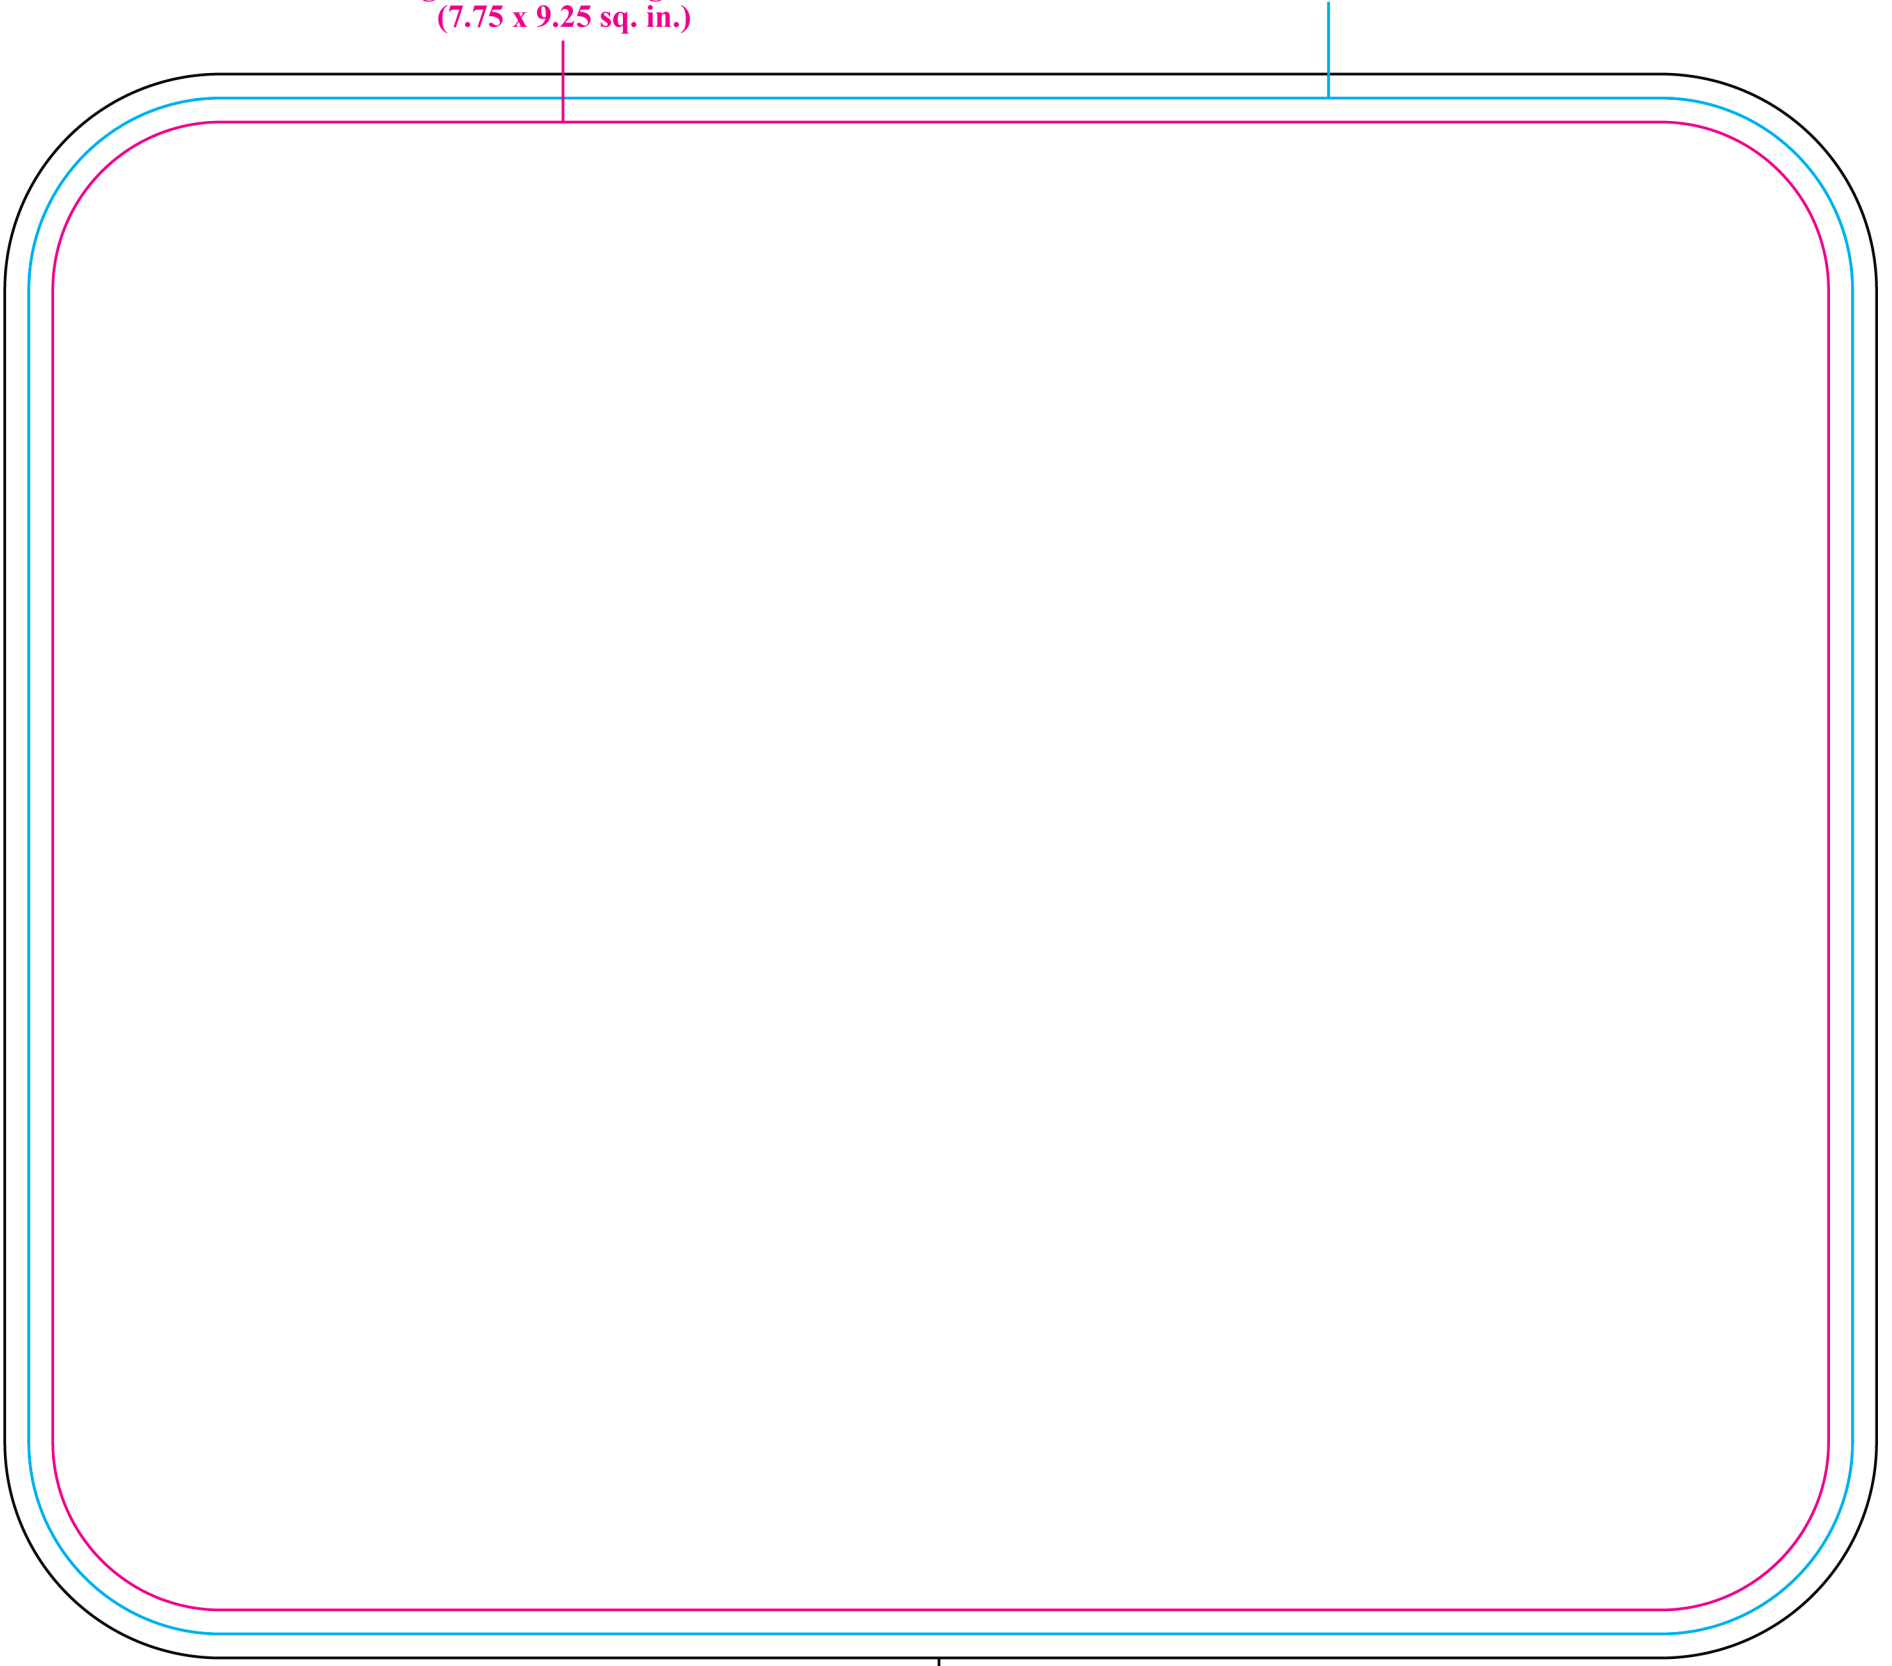

Magenta Line - Image Area
(7.75 x 9.25 sq. in.)

Cyan Line - Product Edge
(8 x 9.5 sq. in.)

Black Line - Maximum Bleed
(8.25 x 9.75 sq. in.)