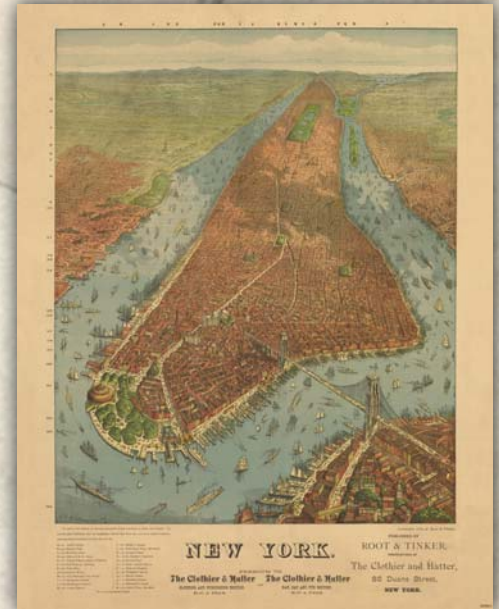

Popcorn's Historical New York City Maps

Standard Maps

- 11 × 14 in. Prints – $5.50 – Use CPI4-Item # – 3/style min.
- 5 × 7 in. Note Cards – $1.50 – Use 57-Item # – 12/style min.
- Boxed sets also available—please inquire
- 2.5 × 3.5 in. Magnets – $1.75 – Use 2535-Item # – 5/style min.

Panoramic Maps (see back)

- 11 × 17 in. Prints – $5.50 – Use CPI7-Item # – 12/style min.
- 4 × 9 in. Note Cards – $1.75 – Use 49-Item # – 12/style min.
- 4.5 × 1.5 in. Magnets – $1.75 – Use 41-Item # – 6/style min.

To Order

call 800-660-1060 **fax** 860-760-6188
e-mail mail@popcornposters.com

Item 08811 - New York 1879