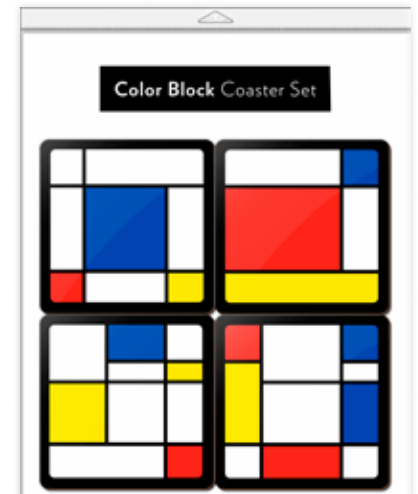

Wood Coasters

CWC4-24162
$12.50 - 3 MOQ
with packaging