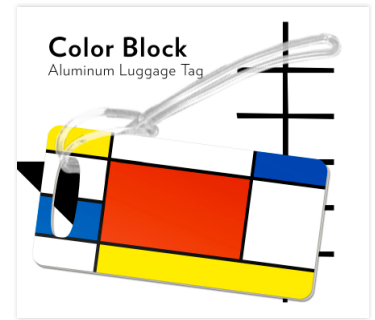

3" Magnet

33-24162
\$1.75 - 12 MOQ
Add \$0.25 for packaging

Enamel Key Ring

EKC-24162
\$2.45 - 12 MOQ
Add \$0.25 for packaging

Aluminum Luggage Tag

ALT-24162
\$4.00 - 12 MOQ
Add \$0.25 for packaging

11 oz. Mug