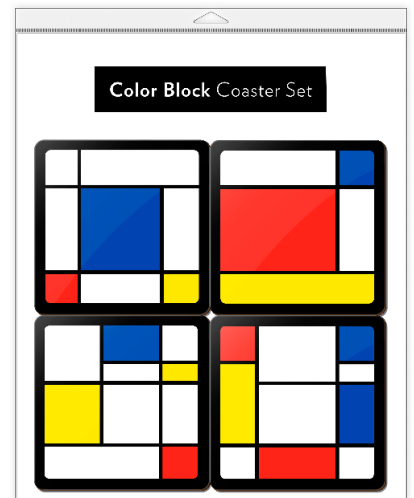

Wood Coasters

CWC4-24162
$12.50 - 3 MOQ
with packaging