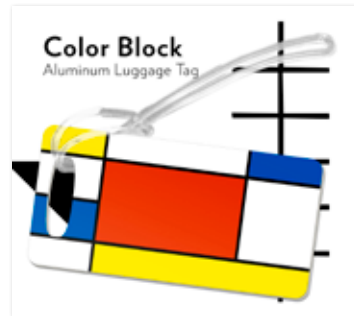

Aluminum Luggage Tag

ALT-24162
$4.00 - 12 MOQ
Add $0.25 for packaging