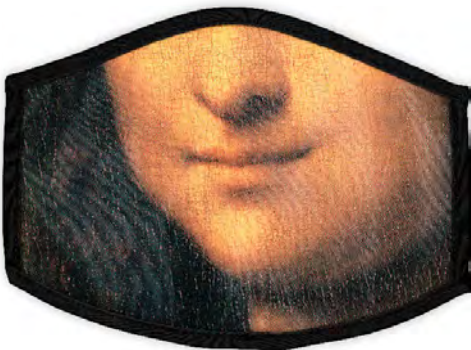

Art Shop Face Masks

POPCORN CUSTOM PRODUCTS

FM-28388