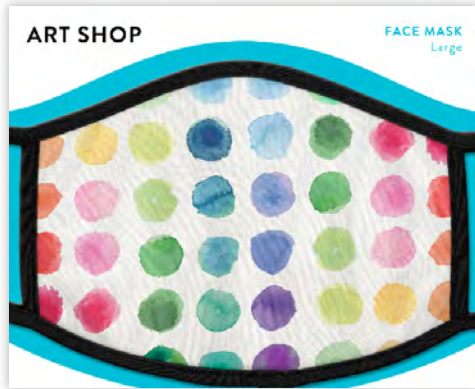

Art Shop Face Masks

FM-24009

6 MOQ - Packaging included
All sizes are triple layered and machine washable.

Small (children): \$7.50 ea. - 6 x 4 in. mask area
Medium (women/men, most popular): \$7.85 ea. - 6.5 x 5.5 in. mask area
Large (men, mostly): \$7.85 ea. - 8 x 5.5 in. mask area

Plastic Strap Adjuster included with Medium and Large masks
*not necessary for Small masks

FMOS-27261

\$7.50 ea. - 6 MOQ
Museum Nerd style is only available in one size with adjustable straps.
Packaged in a hanging bag with label - Includes (2) PM 2.5 filters
*Exclusive to Museum Store Association Members